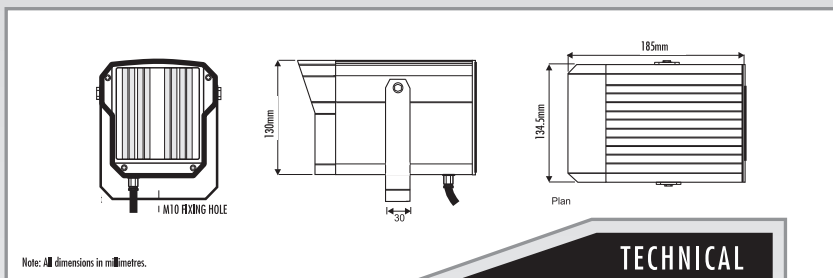

TECHNICAL

SELECTION GUIDE

Order Part No.	Beam Angle	Wavelength	Illumination	Achievable Distance	HFOV	VFOV
UF300/Spot/730	Spot	730nm	Semi-Cover	190m/625ft	12m/39ft	12m/39ft
UF300/10/730	10°	730nm	Semi-Cover	160m/525ft	18m/59ft	9m/30ft
UF300/30/730	30°	730nm	Semi-Cover	110m/360ft	38m/125ft	6m/20ft
UF300/Flood/730	Flood	730nm	Semi-Cover	75m/245ft	45m/148ft	22m/72ft

Note: 830nm (semi-cover) and 950nm (cover) versions available. To order replace 730 with 830 or 950 in the part numbers above, contact Derwent for full selection guides. Distance achievable depends upon the Infra-Red characteristics of CCD camera and lens.

ILLUMINATOR SPECIFICATION

Radiated Output	Similar to ordinary 300W
Consumption	170W
Average Bulb Life	3500 hrs
Temperature Range	+50°C (122°F) to -50°C (-58°F)
Construction	Robust, aluminium casting & extrusion
Dimensions	185 x 130 x 134.5mm
Colour	Black as standard. Special order other RAL colours, minimum order applies.
Weight	2 Kg
Cable Length	Supplied with 4m (13ft) of connecting lead
Bracket	U-bracket as standard
Replacement Bulb	Order UNILL

POWER SUPPLY SPECIFICATION - ORDER PSU3SS (SINGLE) OR PSU3ST (TWIN) PSU SEPARATELY

Input	230V, 50Hz. Protected by a 1.6AT (3SS) & 1.5AT (3ST) slow blow fuse.
Output	Nominal 27V. Adjustable by internal taps.
Photocell	Down/dusk automatic switching. Fully adjustable.
Construction	Polycarbonate IP66 rated enclosure.
Colour	Grey (RAL 7035)
Dimensions	PSU3SS & PSU3ST - 140 x 230 x 95mm
Weight	PSU3SS - 3.4kg | PSU3ST - 4.2kg

CERTIFICATES & COMPLIANCE

Contact Derwent for full details